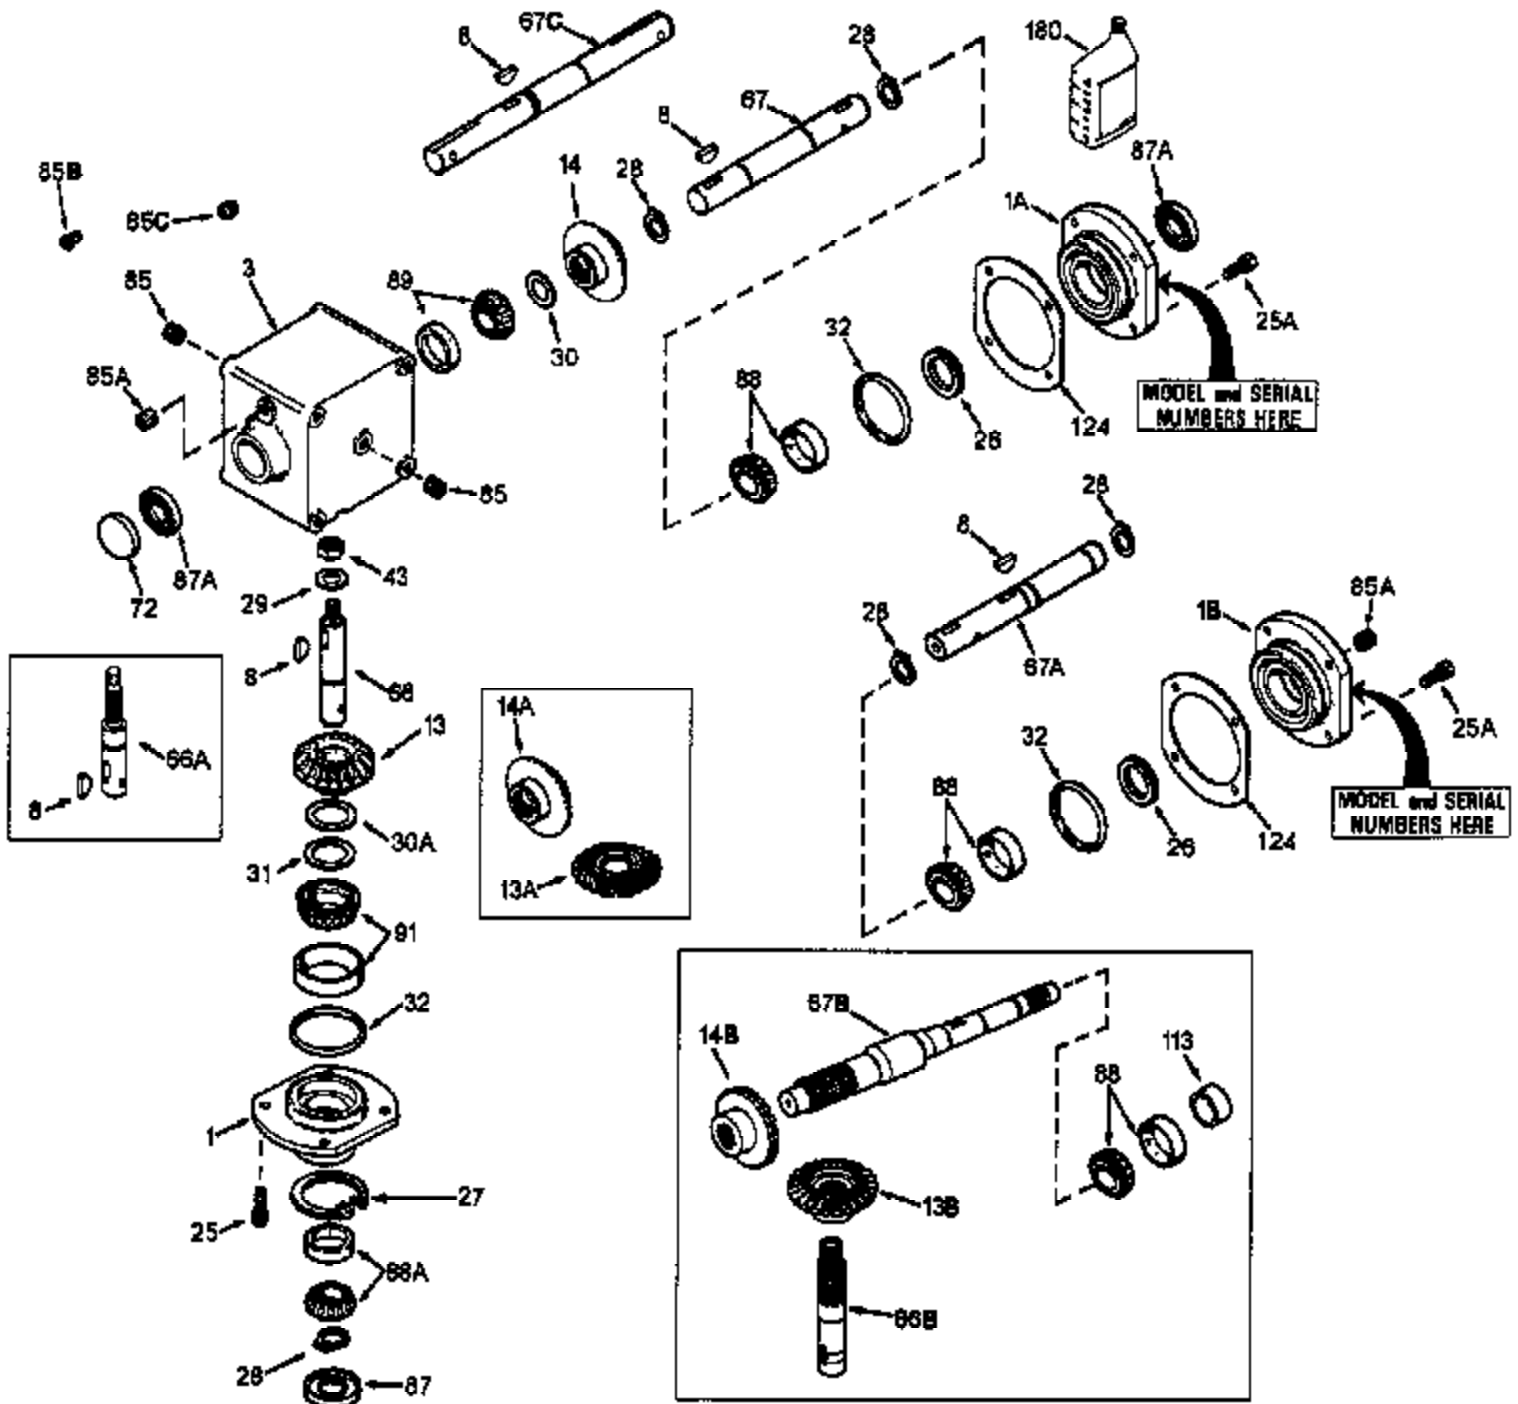

JOIST

DAS ORIGINAL

ILLUSTRATION SHOWS TYPICAL PARTS ONLY. ORDER BY PART NUMBER. PARTS NOT LISTED ARE SUPPLIED BY OEM.

Ref #	Part Number	Qty	Description
	794554		RA Drive Head Ass'y (Incl. 1 thru 124)
1A	786105		Retainer Cap
1	786104A		Retainer Cap
3	770089		Right Angle Drive Housing
8	792114		Woodruff Key No. 807
13	778254		Bevel Gear (25 teeth)
14	778255		Bevel Gear (25 teeth)
25A	792037		Screw, 5/16-18 x 1"
25	792037		Screw, 5/16-18 x 1"
26	780137		Load Ring
27	792112		Retaining Ring
28	792113		Retaining Ring
29	792115	1100-1100-027	Flat Washer
30	780131	Peerless	Shim
31	780138		Shim
32	788063		"O" Ring
43	792110A		Hex Jam Nut, 3/4-16
66	776282		Input Shaft (5.38" long)
67	776283		Output Shaft (7.56" long)
72	792111		Plug
85C	792118		Relief Valve
85A	792039		Pipe Plug, 1/8"
85	792116		Pipe Plug, 1/4-18
87A	788065		Oil Seal
87	788064		Oil Seal
88A	780132		Bearing & Cup Ass'y (SEE REPAIR MANUA L)
88	780132		Bearing & Cup Ass'y (SEE REPAIR MANUA L)
89	780132		Bearing & Cup Ass'y (SEE REPAIR MANUA L)
91	780134		Bearing & Cup Ass'y (SEE REPAIR MANUA L)
124	780136		Retainer Cap Shim
180	730229A		Gear Oil 80W90

1100-1100-027 Page 2 of 2
Peerless